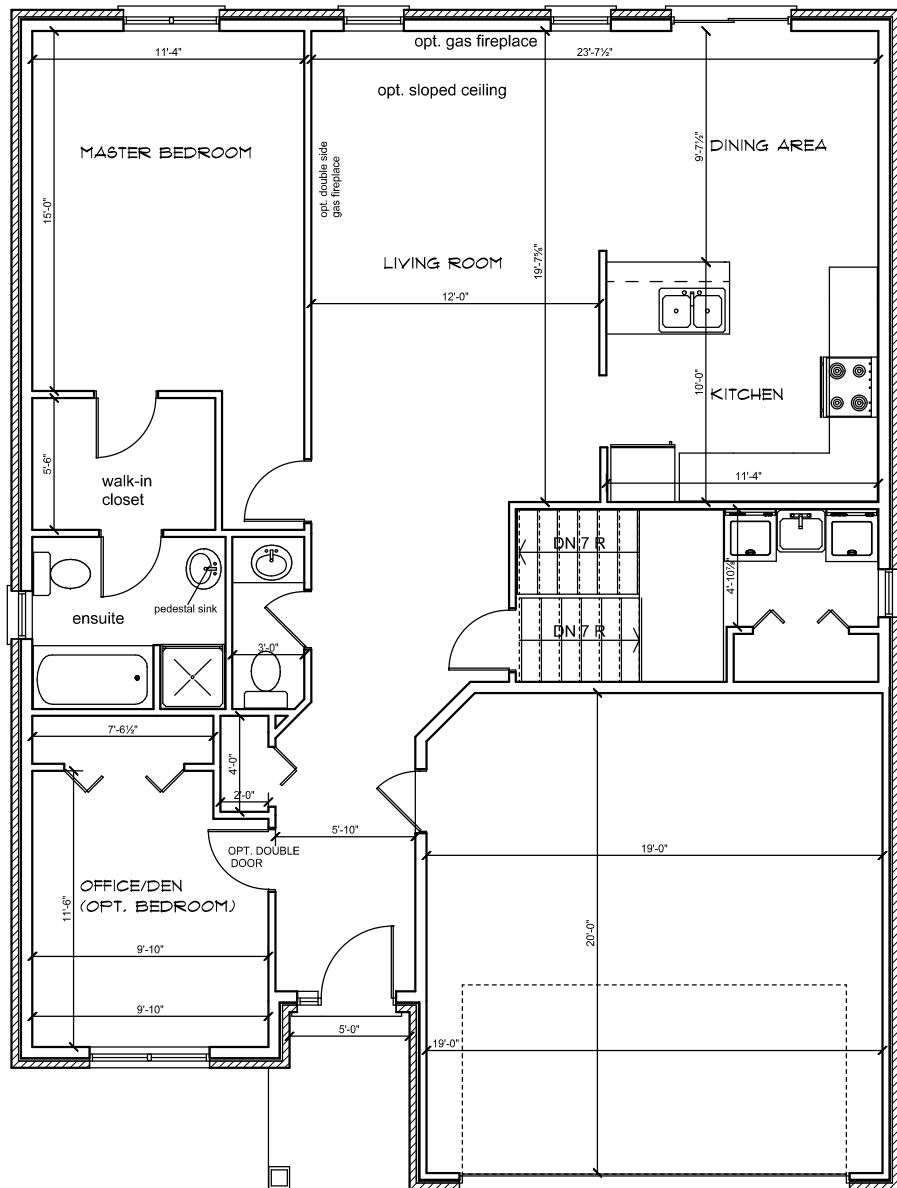

WILDWOOD 1300 sq ft

basement